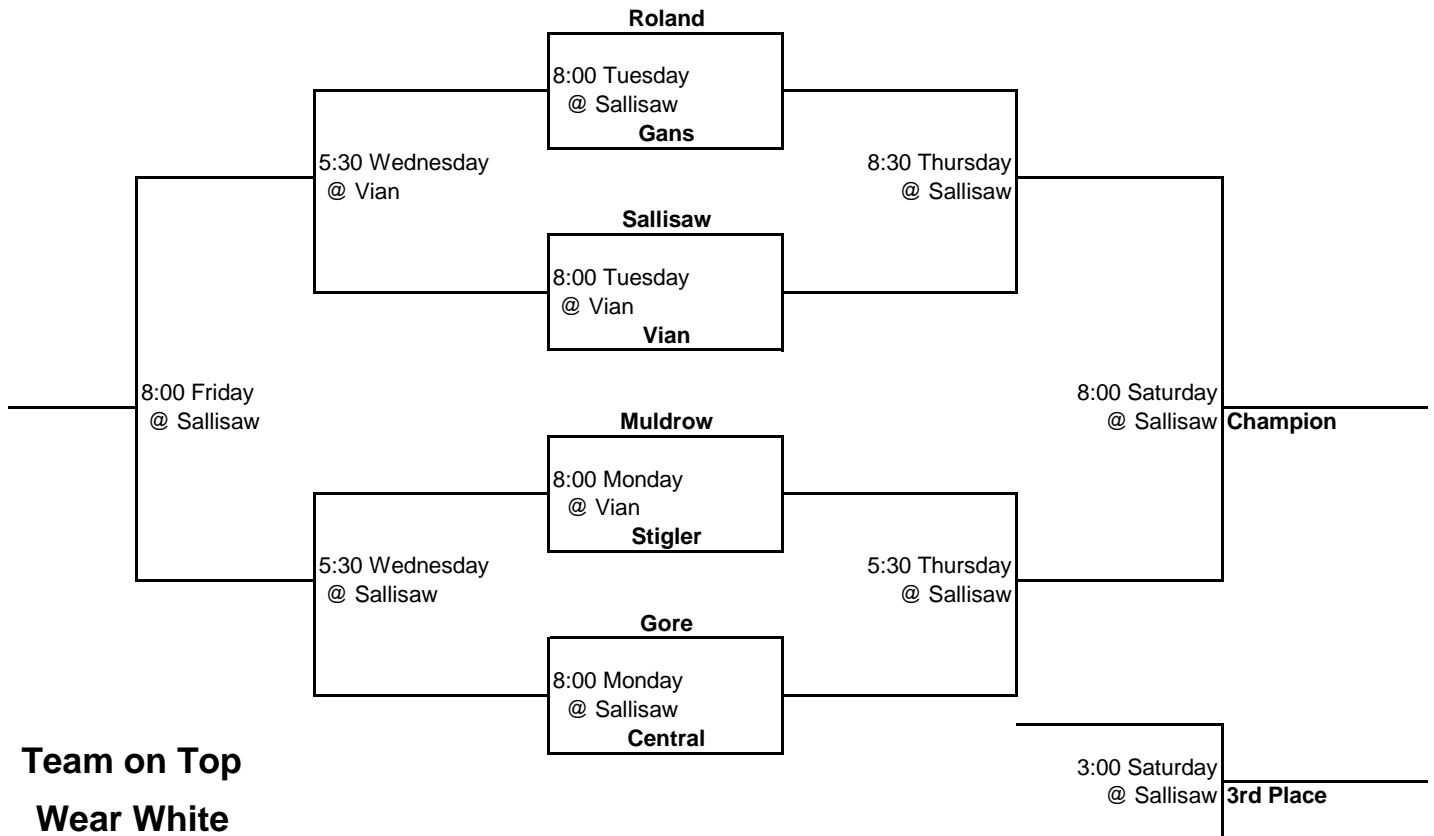

**G
I
R
L
S**

Armstrong Bank Sequoyah County Classic

**B
O
Y
S**

**Team on Top
Wear White**