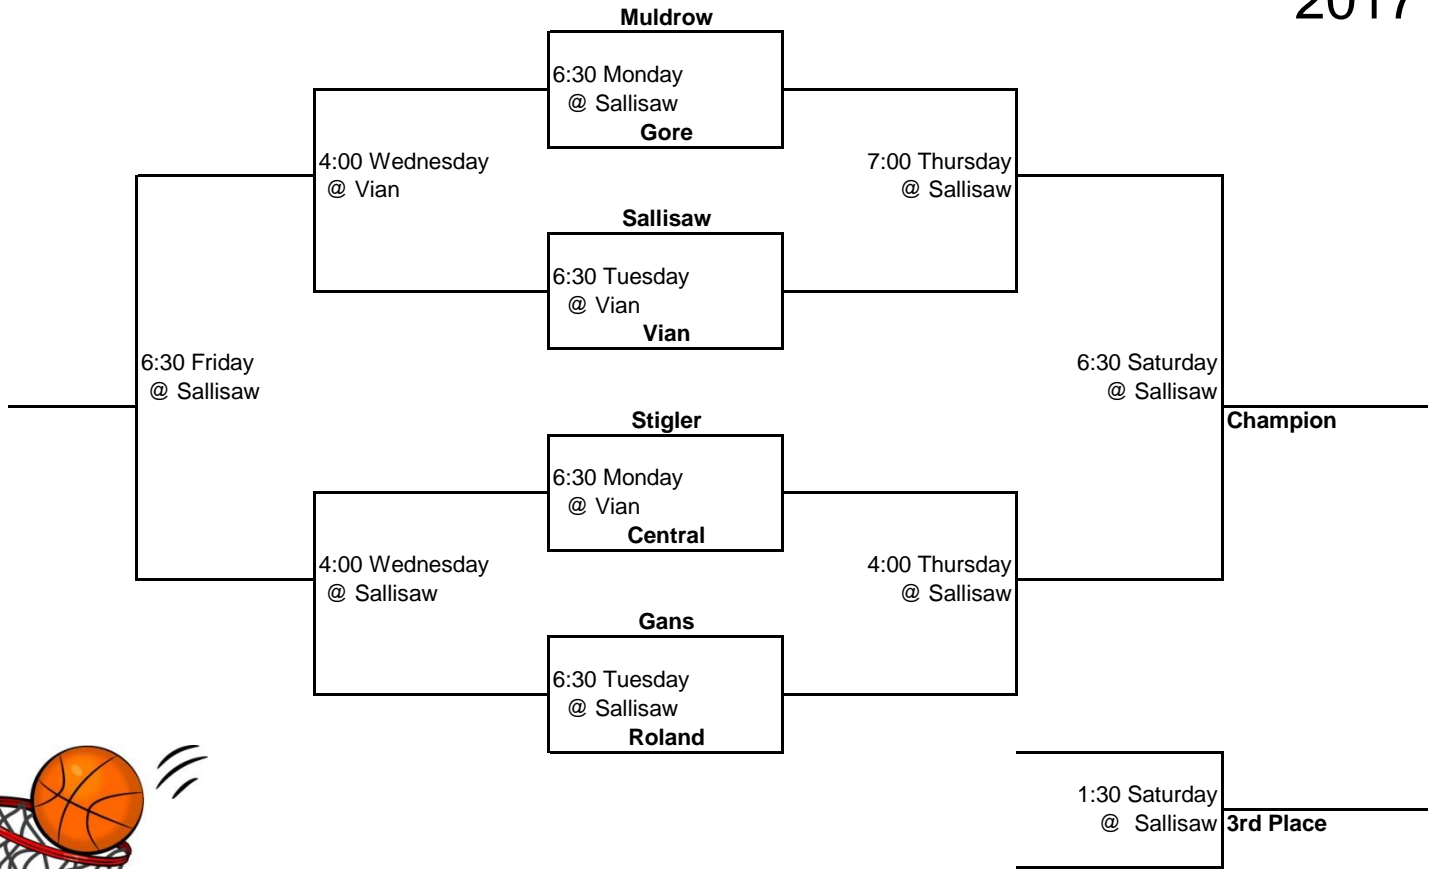

**G
I
R
L
S**

Armstrong Bank Sequoyah County Classic

**B
O
Y
S**

**Team on Top
Wear White**